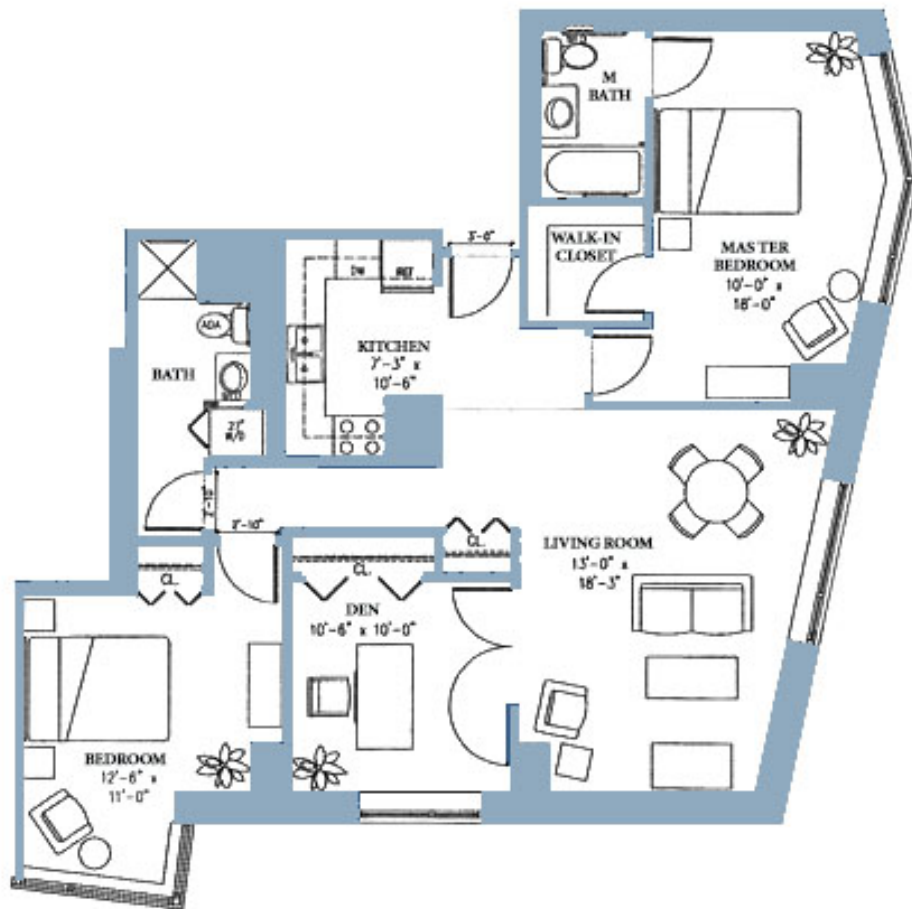

Montgomery Place

Apartment 1115
2 bedrooms + den / 2 baths
1,148 sq ft

Call 773-753-4582 to schedule a personalized virtual tour of our gracious apartments with a sales counselor via smartphone or tablet.