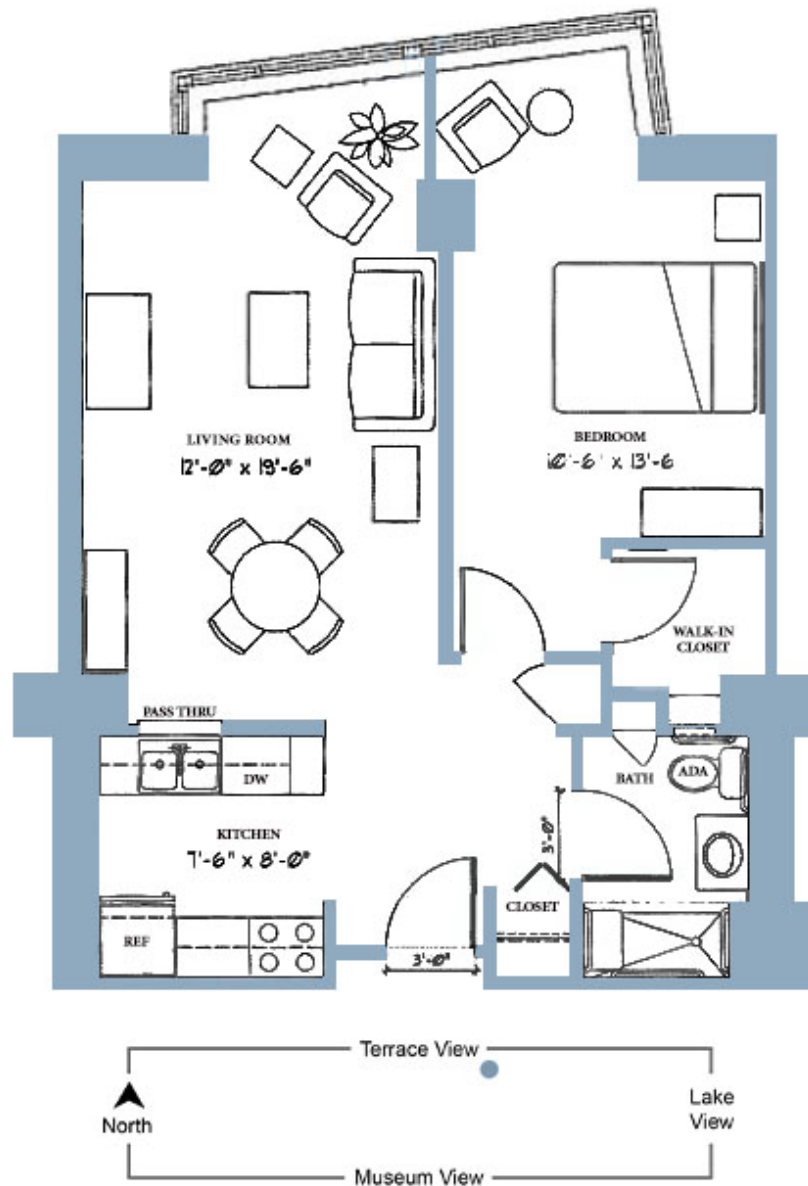

Montgomery Place

Apartment 1210
1 bedroom / 1 bath
690 sq ft

Call 773-753-4582 to schedule a personalized virtual tour of our gracious apartments with a sales counselor via smartphone or tablet.